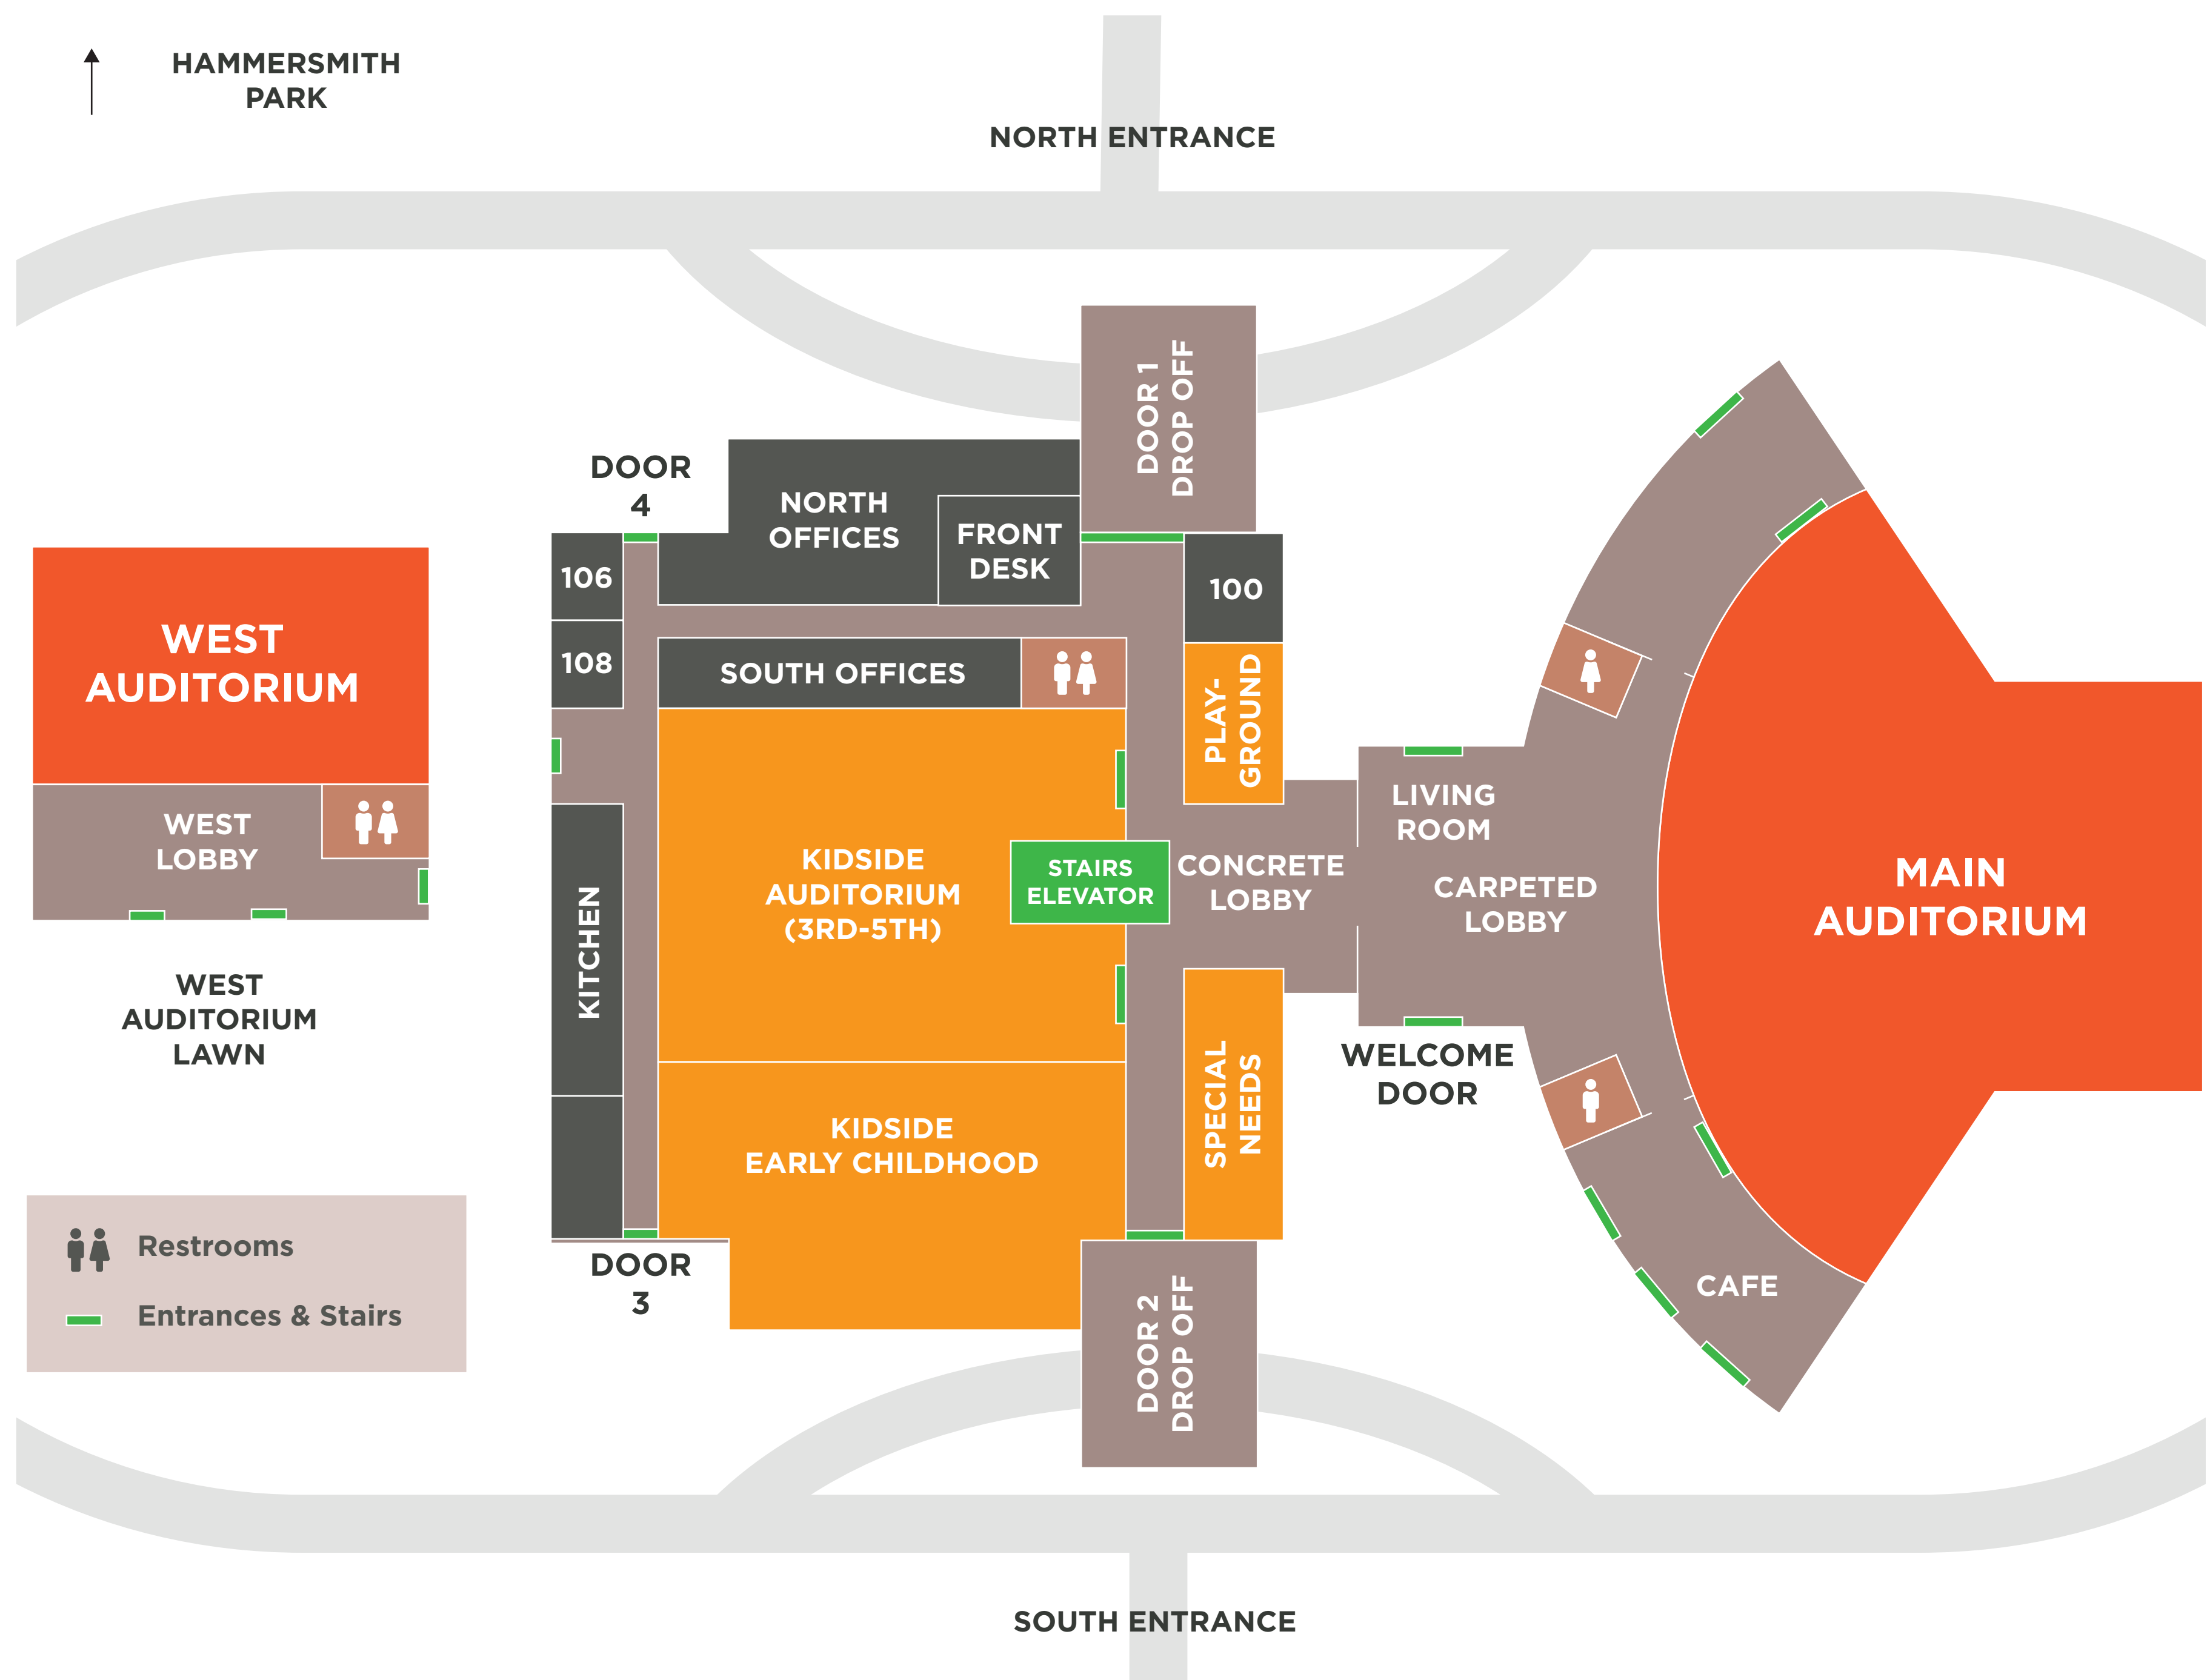

# WELCOME TO NORTHSIDE

## SECOND FLOOR KIDSIDE EARLY ELEMENTARY AREA (PRE-K TO 2ND)

Whether you have visited Northside a few times already or are just checking us out for the first time, we are glad that you found us! Our hope is that we can make your experience as easy and comfortable as possible and help Northside feel like home.

### SERVICES

Saturdays 5:00 PM &  
Sunday 9:30 or 11:30 AM  
Enter through "Welcome Door" and head to the "Main Auditorium". Learn more at [mynorthside.com/welcome](http://mynorthside.com/welcome)

### GENERAL OFFICE HOURS

Monday-Thursday 8 AM to 5 PM  
Friday 8 AM to 12 PM  
Enter through Door 1 & go to the Front Desk  
office Phone 812.945.8704