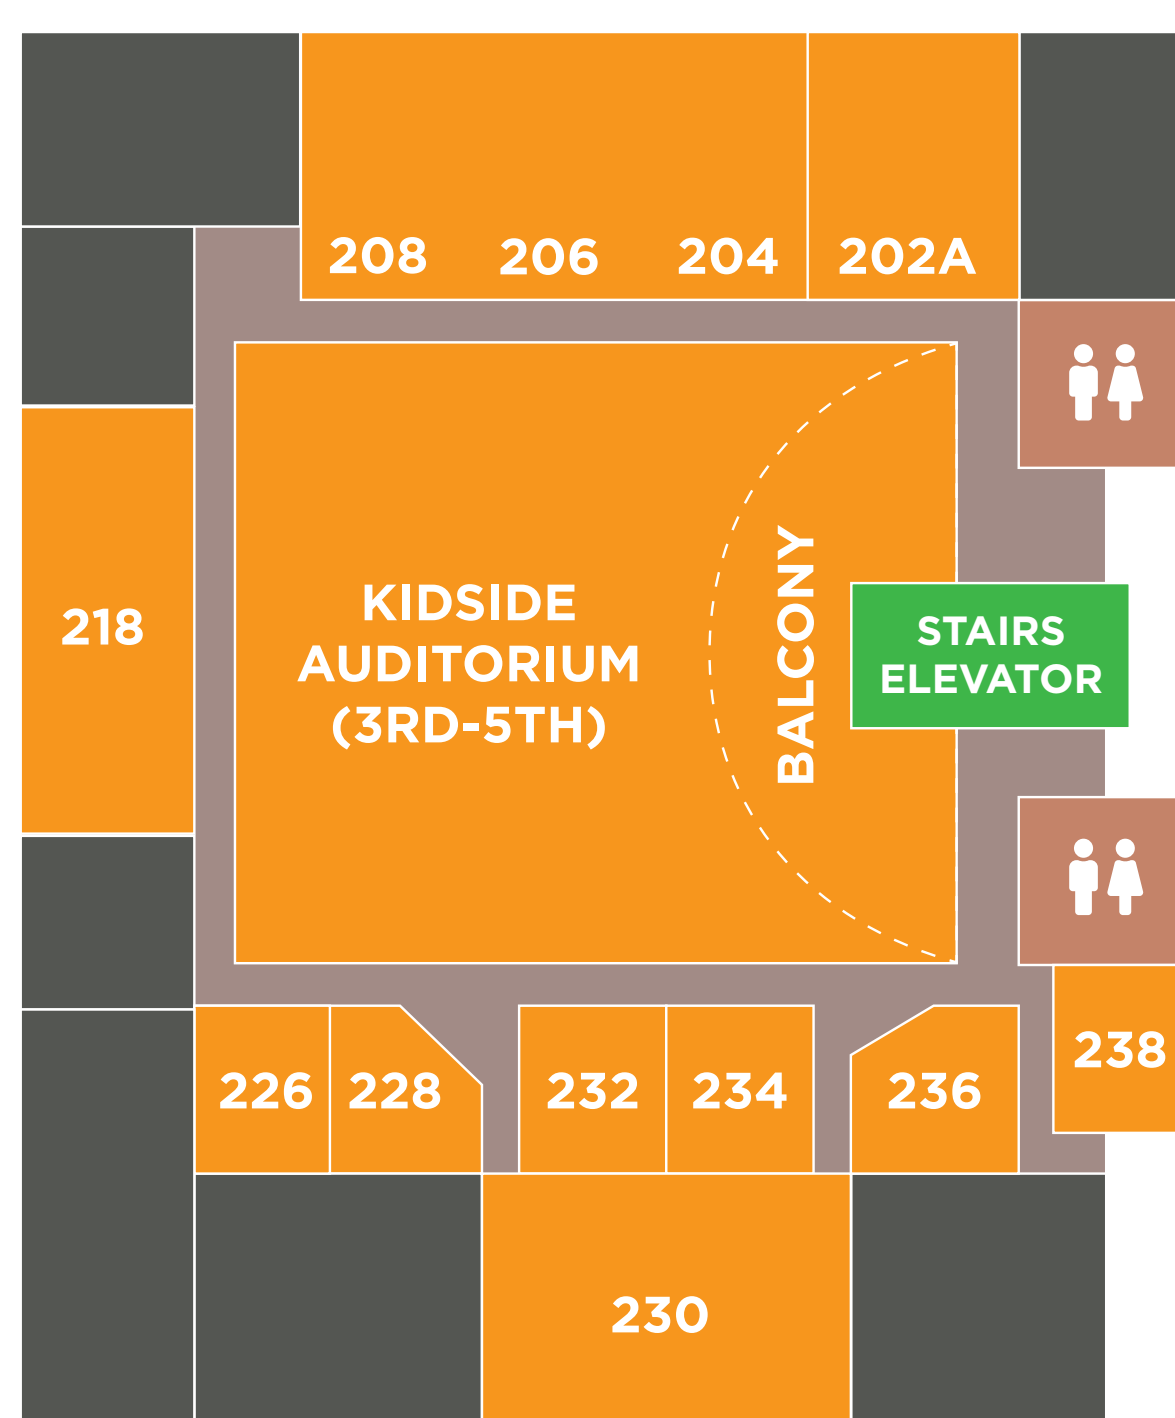

## SECOND FLOOR KIDSIDE EARLY ELEMENTARY AREA (PRE-K TO 2ND)

Whether you have visited Northside a few times already or are just checking us out for the first time, we are glad that you found us! Our hope is that we can make your experience as easy and comfortable as possible and help Northside feel like home.

### SERVICES

Saturdays 5:00 PM &  
Sunday 9:30 or 11:30 AM  
Enter through "Welcome Door" and head to the "Main Auditorium". Learn more at [mynorthside.com/welcome](http://mynorthside.com/welcome)